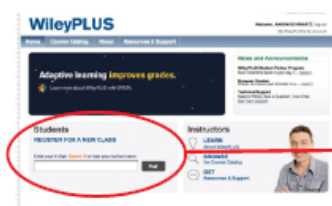

WileyPLUS

CALCULUS

Section: MATH 302 - 005 FA16
Term: Fall 2016
Instructor(s): BAKER KEARFOTT
Email(s): rbk5287@louisiana.edu

Course ID:
528600

Find and register for this course:

Step 1

Find your course

- Visit www.WileyPLUS.com
- Enter your course ID, 528600

Students

REGISTER FOR A NEW CLASS

Enter your 6 digit Course ID or type your school name

Step 2

Register and get access to the course materials

Option A

Enter Your Registration Code

All new textbooks come packaged with a registration code in a sealed envelope. E-text access is included.

Option B

Purchase Instant Access

If you don't have a registration code, you can pay for access right there on the website. E-text access is included.

Option C

Grace Period

If you're not ready to buy, you can try the course free with full access for two weeks, free. E-text access is included.