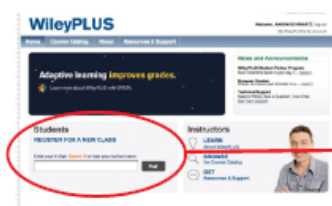

WileyPLUS

DIFFERENTIAL EQUATIONS

Section: MATH 350 - 004 SP18
Term: Spring 2018
Instructor(s): BAKER KEARFOTT
Email(s): rbk5287@louisiana.edu

Course ID:
622953

Find and register for this course:

Step 1

Find your course

- Visit www.WileyPLUS.com
- Enter your course ID, 622953

Students

REGISTER FOR A NEW CLASS

Enter your 6 digit Course ID or type your school name

Step 2

Register and get access to the course materials

Option A

Enter Your Registration Code

All new textbooks come packaged with a registration code in a sealed envelope. E-text access is included.

Option B

Purchase Instant Access

If you don't have a registration code, you can pay for access right there on the website. E-text access is included.

Option C

Grace Period

If you're not ready to buy, you can try the course free with full access for two weeks, free. E-text access is included.

Available options may vary by location.

Need Help?

WileyPLUS Help

Live chat support: www.wileyplus.com/support